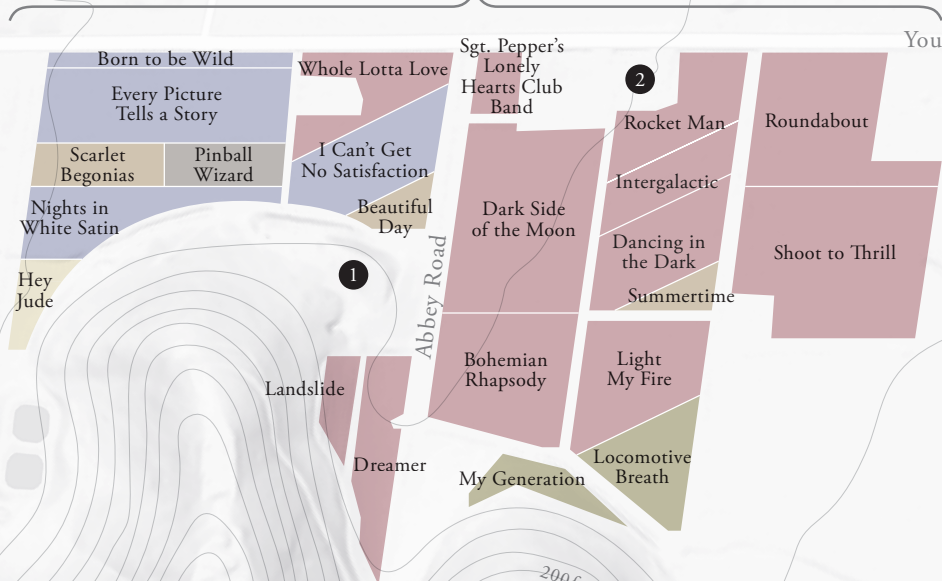

CLIFF LEDE

VINEYARDS

Rhythm Vineyard

Yountville Cross Road

Poetry Vineyard

- ① Winery
- ② Tasting Room

Cliff Lede Vineyards - Stags Leap District

Blocks by Variety	Total Acres: 52.51
● Cabernet Sauvignon	40.61 acres
● Merlot	6.81 acres
● Cabernet Franc	1.99 acres
● Petit Verdot	1.74 acres
● Malbec	0.9 acres
● Sauvignon Blanc/Sémillon	0.46 acres

CLIFF LEDE VINEYARDS

Rock Block Song Titles & Artists

All Along the Watchtower

– Jimi Hendrix

After Midnight – Eric Clapton

Beautiful Day – U2

Bohemian Rhapsody – Queen

Born to be Wild – Steppenwolf

Intergalactic – Beastie Boys

Invisible Touch – Genesis

Landslide – Fleetwood Mac

Light My Fire – The Doors

Locomotive Breath – Jethro Tull

Magic Bus – The Who

Moondance – Van Morrison

Mr. Blue Sky – Electric Light Orchestra

Sgt. Pepper's Lonely Hearts Club Band

– The Beatles

Shine on You Crazy Diamond

– Pink Floyd

Smells Like Teen Spirit – Nirvana

Stairway to Heaven – Led Zeppelin

Sultans of Swing – Dire Straits

Summertime – Janis Joplin