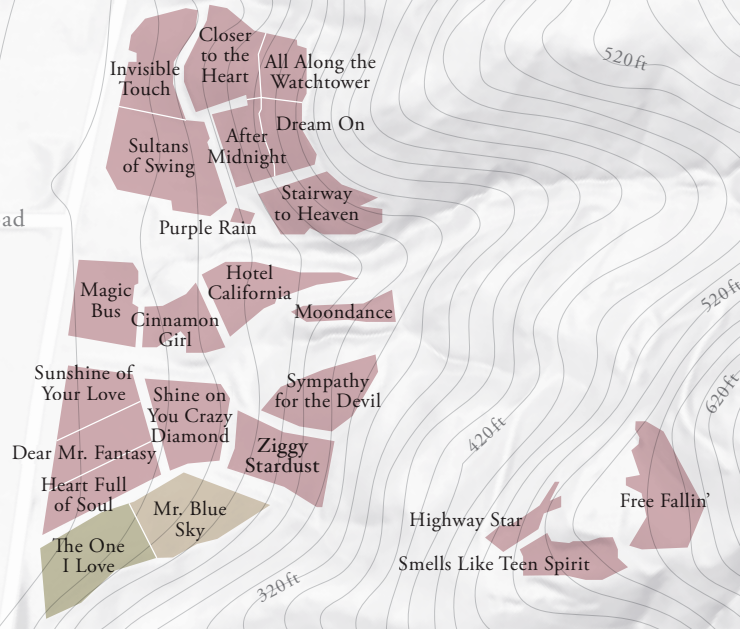

CLIFF LEDE

VINEYARDS

Rhythm Vineyard

Yountville Cross Road

Poetry Vineyard

- ① Winery
- ② Tasting Room

Cliff Lede Vineyards - Stags Leap District

Blocks by Variety	Total Acres: 52.51
● Cabernet Sauvignon	40.61 acres
● Merlot	6.81 acres
● Cabernet Franc	1.99 acres
● Petit Verdot	1.74 acres
● Malbec	0.9 acres
● Sauvignon Blanc/Sémillon	0.46 acres

CLIFF LEDE VINEYARDS

Rock Block Song Titles & Artists

All Along the Watchtower

– Jimi Hendrix

After Midnight – Eric Clapton

Beautiful Day – U2

Bohemian Rhapsody – Queen

Born to be Wild – Steppenwolf

Intergalactic – Beastie Boys

Invisible Touch – Genesis

Landslide – Fleetwood Mac

Light My Fire – The Doors

Locomotive Breath – Jethro Tull

Magic Bus – The Who

Moondance – Van Morrison

Mr. Blue Sky – Electric Light Orchestra

Sgt. Pepper's Lonely Hearts Club Band

– The Beatles

Shine on You Crazy Diamond

– Pink Floyd

Smells Like Teen Spirit – Nirvana

Stairway to Heaven – Led Zeppelin

Sultans of Swing – Dire Straits

Summertime – Janis Joplin